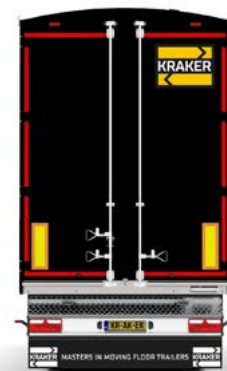

K→FORCE
UK120yd³**> Dimensions** [mm]

Outside		Inside	
Length	14.010	Length	11.135
Width	2.550	Width	2.480
Height *	4.100	Height front	2.400
Fift wheel height	1.250	Height rear	2.400
		Volume **	92m ³ / 120yd ³

* Extra Dome: + H 150 mm

** Extra Dome: +2,5 m³/3,3 yd³**Please contact your dealer for more information.**

Standard specifications

K→FORCE
UK125yd³**> Dimensions** [mm]

Outside		Inside	
Length	14.010	Length	11.135
Width	2.550	Width	2.480
Height *	4.200	Height front	2.400
Fift wheel height	1.250	Height rear	2.400
		Volume **	95,6m ³ /125yd ³