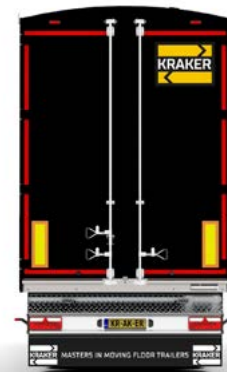

Standard specifications

K→FORCE
UK

129,5yd³

> Dimensions [mm]

Outside		Inside	
Length	14.010	Length	11.135
Width	2.550	Width	2.480
Height *	4.300	Height front	2.400
Fift wheel height	1.250	Height rear	2.400
		Volume **	100,6m³ / 129,5yd³

* Extra Dome: + H 150 mm

** Extra Dome: +2,5 m³/3,3 yd³

Please contact your dealer for more information.