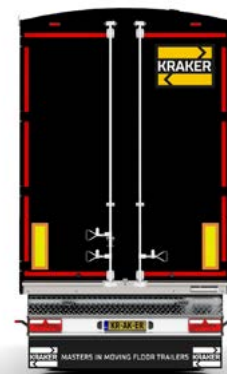

Standard specifications

K→FORCE
UK

125yd³

> Dimensions [mm]

Outside		Inside	
Length	14.010	Length	11.135
Width	2.550	Width	2.480
Height *	4.200	Height front	2.400
Fift wheel height	1.250	Height rear	2.400
		Volume **	95,6m³/125yd³

* Extra Dome: + H 150 mm

** Extra Dome: +2,5 m³/3,3 yd³

Please contact your dealer for more information.

**MASTERS IN
MOVING FLOOR
TRAILERS**

Kraker Trailers Axel B.V.
Vaartwijk 7
4571 SV Axel
The Netherlands

+31 (0)115 - 56 17 40
info@krakertrailers.eu