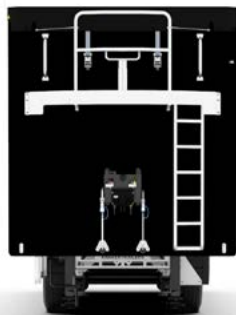

+31 (0)115 - 56 17 40
info@krakertrailers.eu

Standard specifications

K→FORCE

Agri

> Dimensions [mm]

Outside		Inside	
Length	11.610	Length	11.135
Width	2.550	Width	2.480
Height*	3.700	Height front	2.400
Fift wheel height	1.150	Height rear	2.400
		Volume**	66m ³

* H 3.600 - 4.000 mm, Height is variable

** Variable from 63,5 to 74,6 m³

Please contact your dealer for more information.

MASTERS IN
MOVING FLOOR
TRAILERS

Kraker Trailers Axel B.V.
Vaartwijk 7
4571 SV Axel
The Netherlands